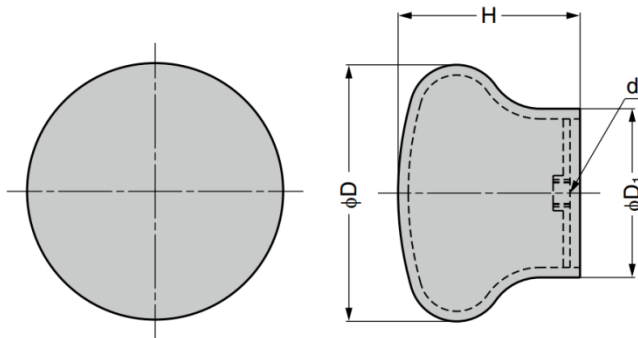

GGD-20 Knob

Parts Included

- Truss head screw M4×25

Part No.	Material	Colour
GGD-20	ABS	Black

GRSS Stainless Steel Knob

Features

- Hollow and light

Parts Included

- **GRSS-25S, GRSS-25M, GRSS-30S, GRSS-30M:**
Truss head screw M4×30 (SUS)
- **GRSS-38S, GRSS-38M, GRSS-50S, GRSS-50M:**
Truss head screw M5×30 (SUS)

Part No.	Material	Colour	H	D	D ₁	d
GRSS-25S	Stainless Steel 304	Satin	22	25	18	M4
GRSS-25M		Polished				
GRSS-30S		Satin	23	30	20	
GRSS-30M		Polished				
GRSS-38S		Satin	27	38	25	M5
GRSS-38M		Polished				
GRSS-50S		Satin	34	50	35	
GRSS-50M		Polished				