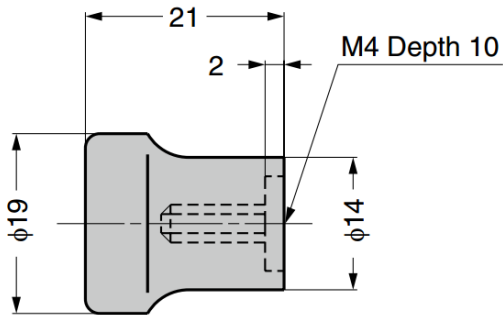

GGD-20 Knob

Parts Included

- Truss head screw M4×25

Part No.	Material	Colour
GGD-20	ABS	Black

GRSS Stainless Steel Knob

Features

- Hollow and light

Parts Included

- **GRSS-25S, GRSS-25M, GRSS-30S, GRSS-30M:**
Truss head screw M4×30 (SUS)
- **GRSS-38S, GRSS-38M, GRSS-50S, GRSS-50M:**
Truss head screw M5×30 (SUS)

Part No.	Material	Colour	H	D	D ₁	d
GRSS-25S	Stainless Steel 304	Satin	22	25	18	M4
GRSS-25M		Polished				
GRSS-30S		Satin	23	30	20	
GRSS-30M		Polished				
GRSS-38S		Satin	27	38	25	M5
GRSS-38M		Polished				
GRSS-50S		Satin	34	50	35	
GRSS-50M		Polished				